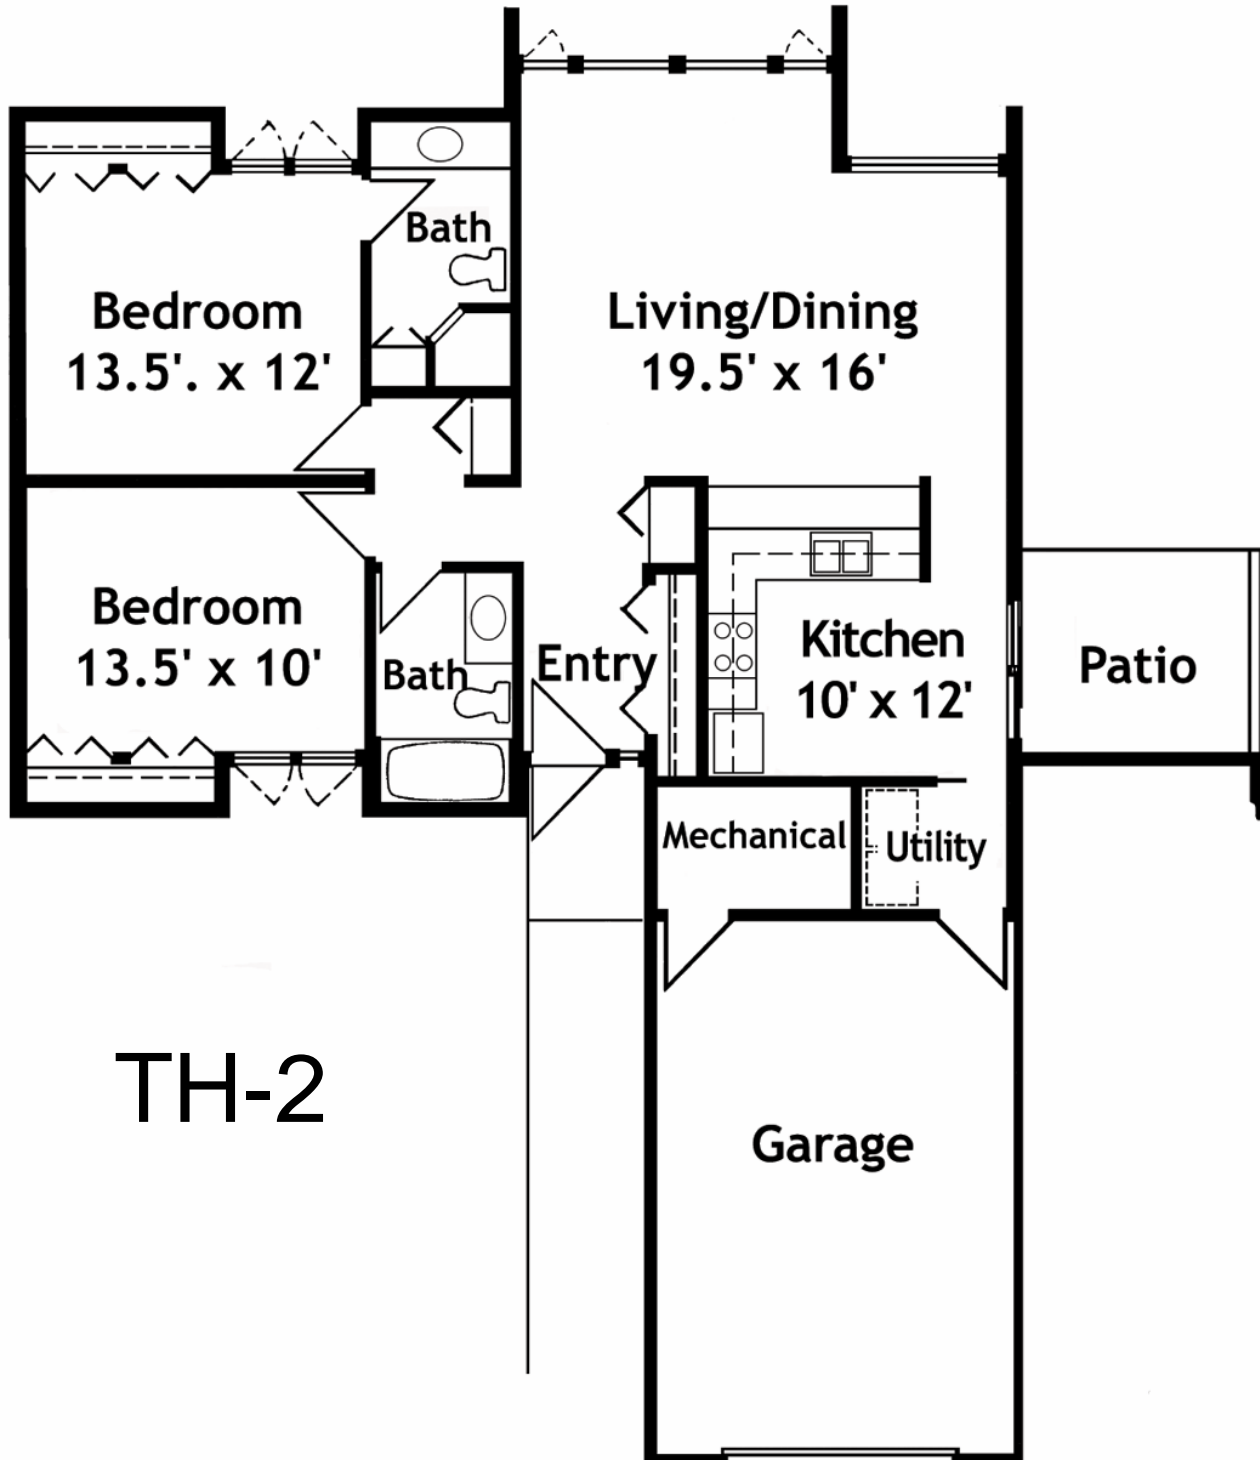

POINT
Pleasant
HEIGHTS
OF PARMLY LIFEPOINTS

651-257-4035 • www.parmly.org

28600 Fairway Lane • Chisago City, MN 55013

08.08

An Equal Housing Opportunity 

TH-2