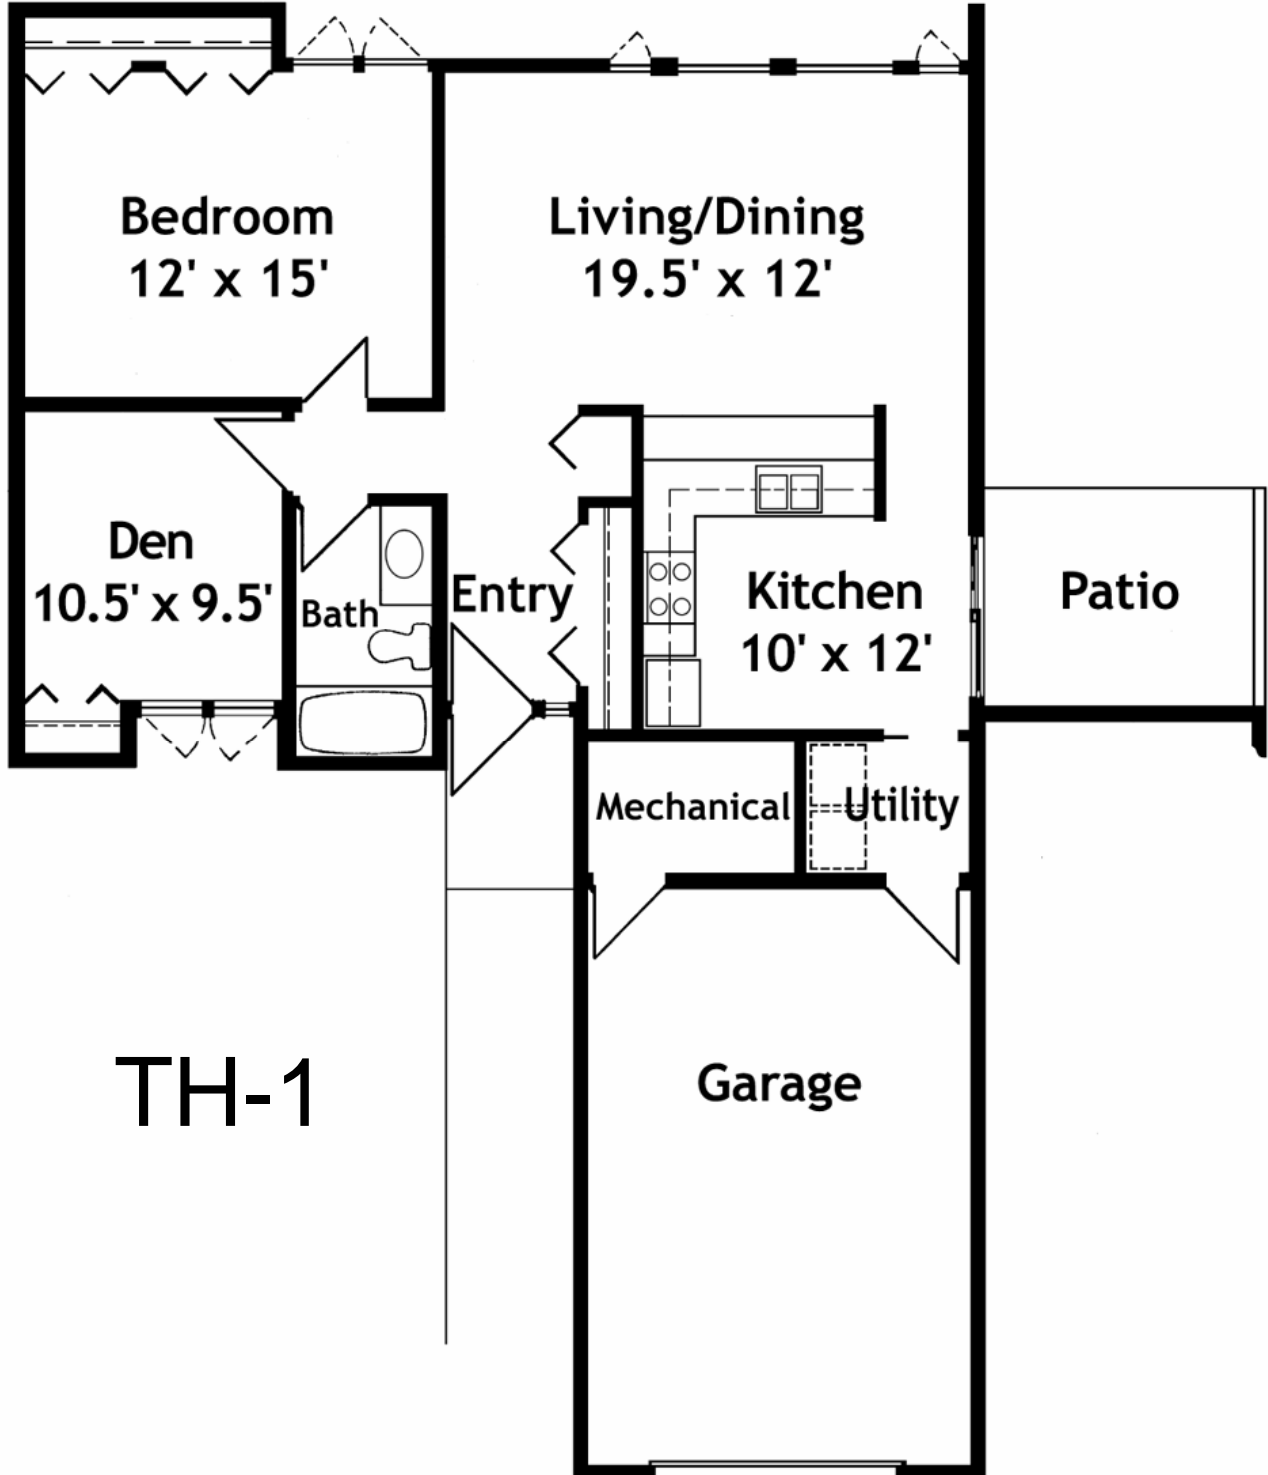

POINT  
*Pleasant*  
HEIGHTS  
OF PARMLY LIFEPOINTS

651-257-4035 • www.parmly.org

28600 Fairway Lane • Chisago City, MN 55013

08.08

An Equal Housing Opportunity 

TH-1